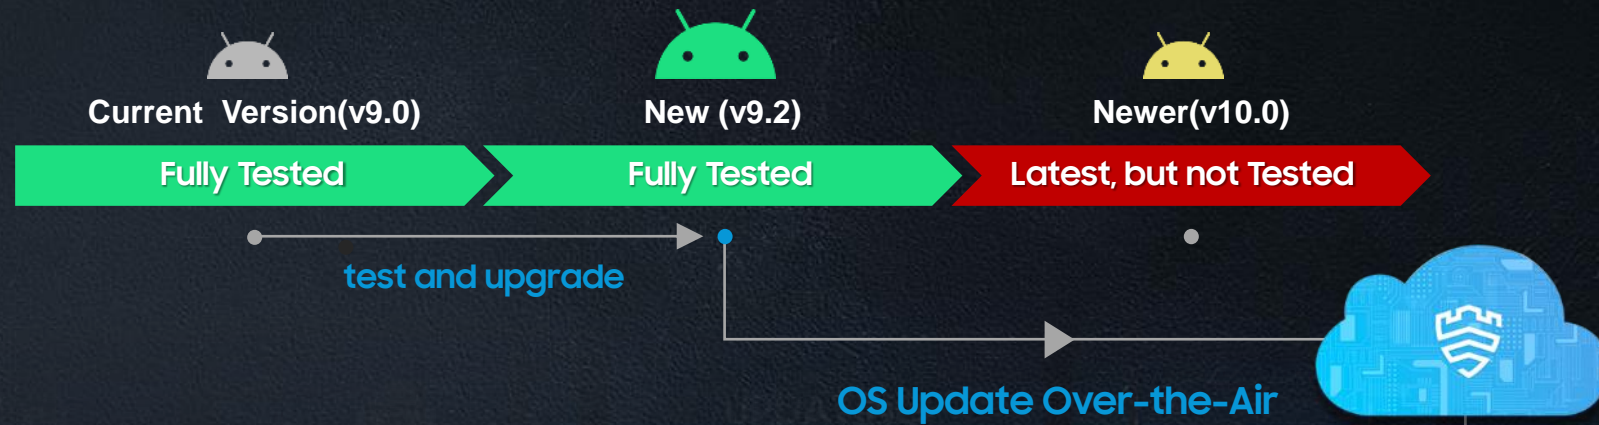

SAMSUNG

Samsung Knox E-FOTA One (KE1) in a Nutshell

JULY 2020

Samsung Electronics

Complete OS Update Management

Remotely control or enforce which OS version is present on corporate-owned devices

Mandatory Firmware Update

Knox E-FOTA

Remotely control OS version on devices without end-user interaction, enabling seamless update to fully tested version on time

Mandatory Firmware Update

- Silent firmware update without end-user interaction
- Monitoring dashboard for update status