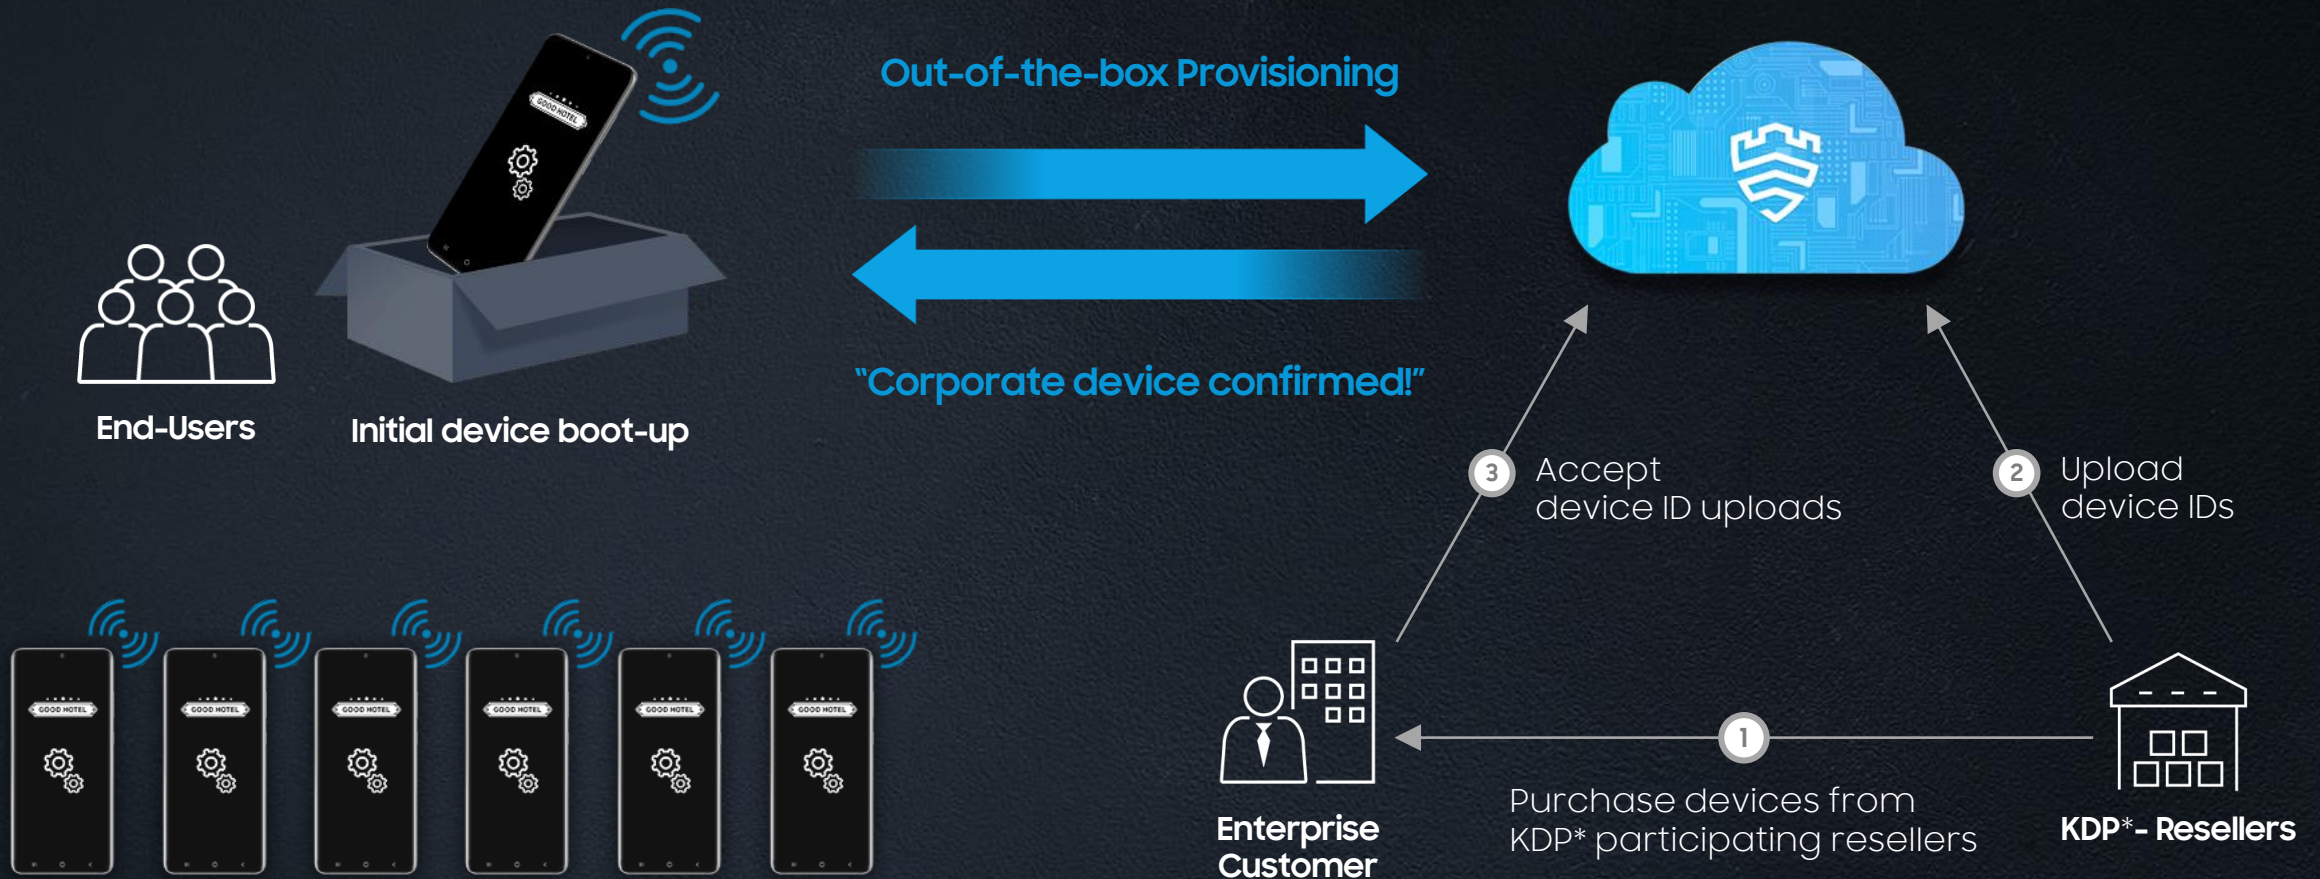

# Samsung Knox Configure (KC) in a Nutshell

SEPT 2020 - v1.1

Samsung Electronics

# Automated Device Provisioning

As soon as powered on, corporate devices are automatically provisioned, right out of the box

\* KDP : Knox Deployment Program

## RETAIL

- Prevent devices from going to sleep when plugged in

- Play screen saver when screen is off
- Auto power-off if idle for a certain period

## LOGISTICS

- Lock down device to a specific app