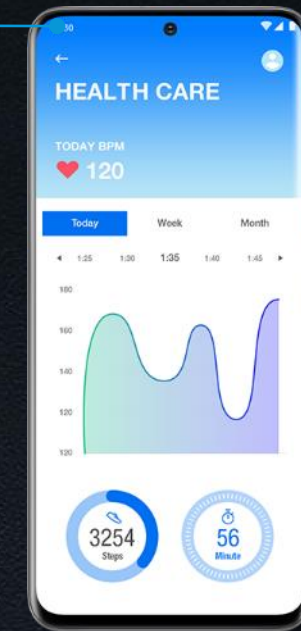

HEALTHCARE

- Hide specific system notifications

- Remap specific hard keys