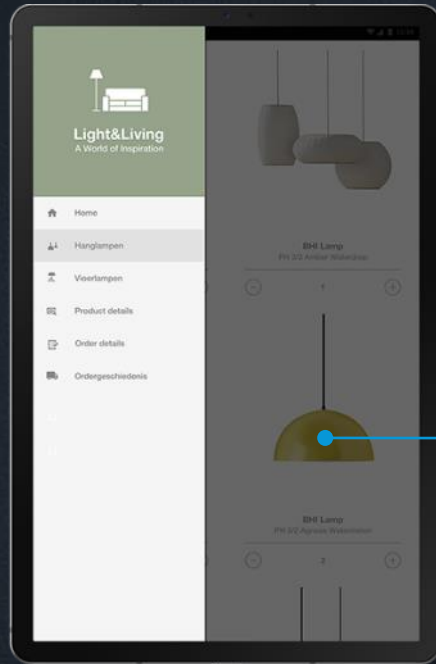

## RETAIL

- Prevent devices from going to sleep when plugged in

- Play screen saver when screen is off
- Auto power-off if idle for a certain period