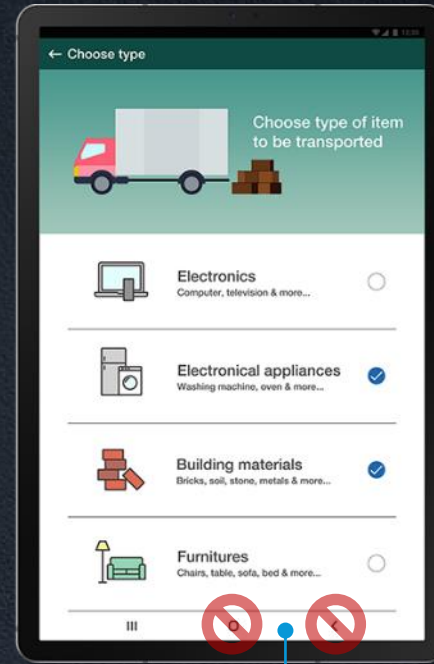

LOGISTICS

- Lock down device to a specific app